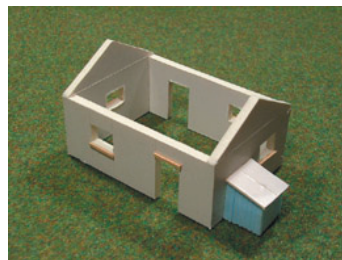

## 2. Verdenskrigs hus - lille bondehus

World War 2 house - small farm house

Scale 1:100 / 15 mm

All measures in mm

Skumpap hjørnesamling  
set oppefra

Foam board corner assam-  
bling seen from above

## 2. Verdenskrigs hus - klassisk type

### World War 2 house - classic type

Scale 1:100 / 15 mm  
 All measures in mm

This house can contain 8 FoW medium bases sideways