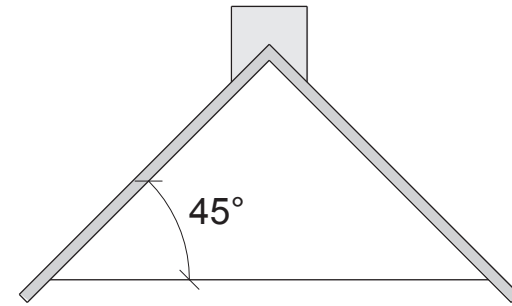

## 2. Verdenskrigs hus - moderne type

### World War 2 house - modern type

Scale 1:100 / 15 mm  
 All measures in mm

This house can contain 8 FoW medium bases sideways

150

Vinduer i gavl efter behov  
 Windows in gable as needed

58