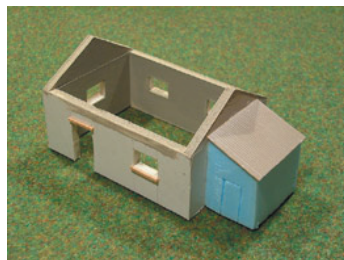

## 2. Verdenskrigs hus - lille bondehus

World War 2 house - small farm house

Scale 1:100 / 15 mm

All measures in mm

Skumpap hjørnesamling  
set oppefra

Foam board corner assam-  
bling seen from above

## 2. Verdenskrigs hus - klassisk type

### World War 2 house - classic type

Scale 1:100 / 15 mm  
 All measures in mm

This house can contain 8 FoW medium bases sideways