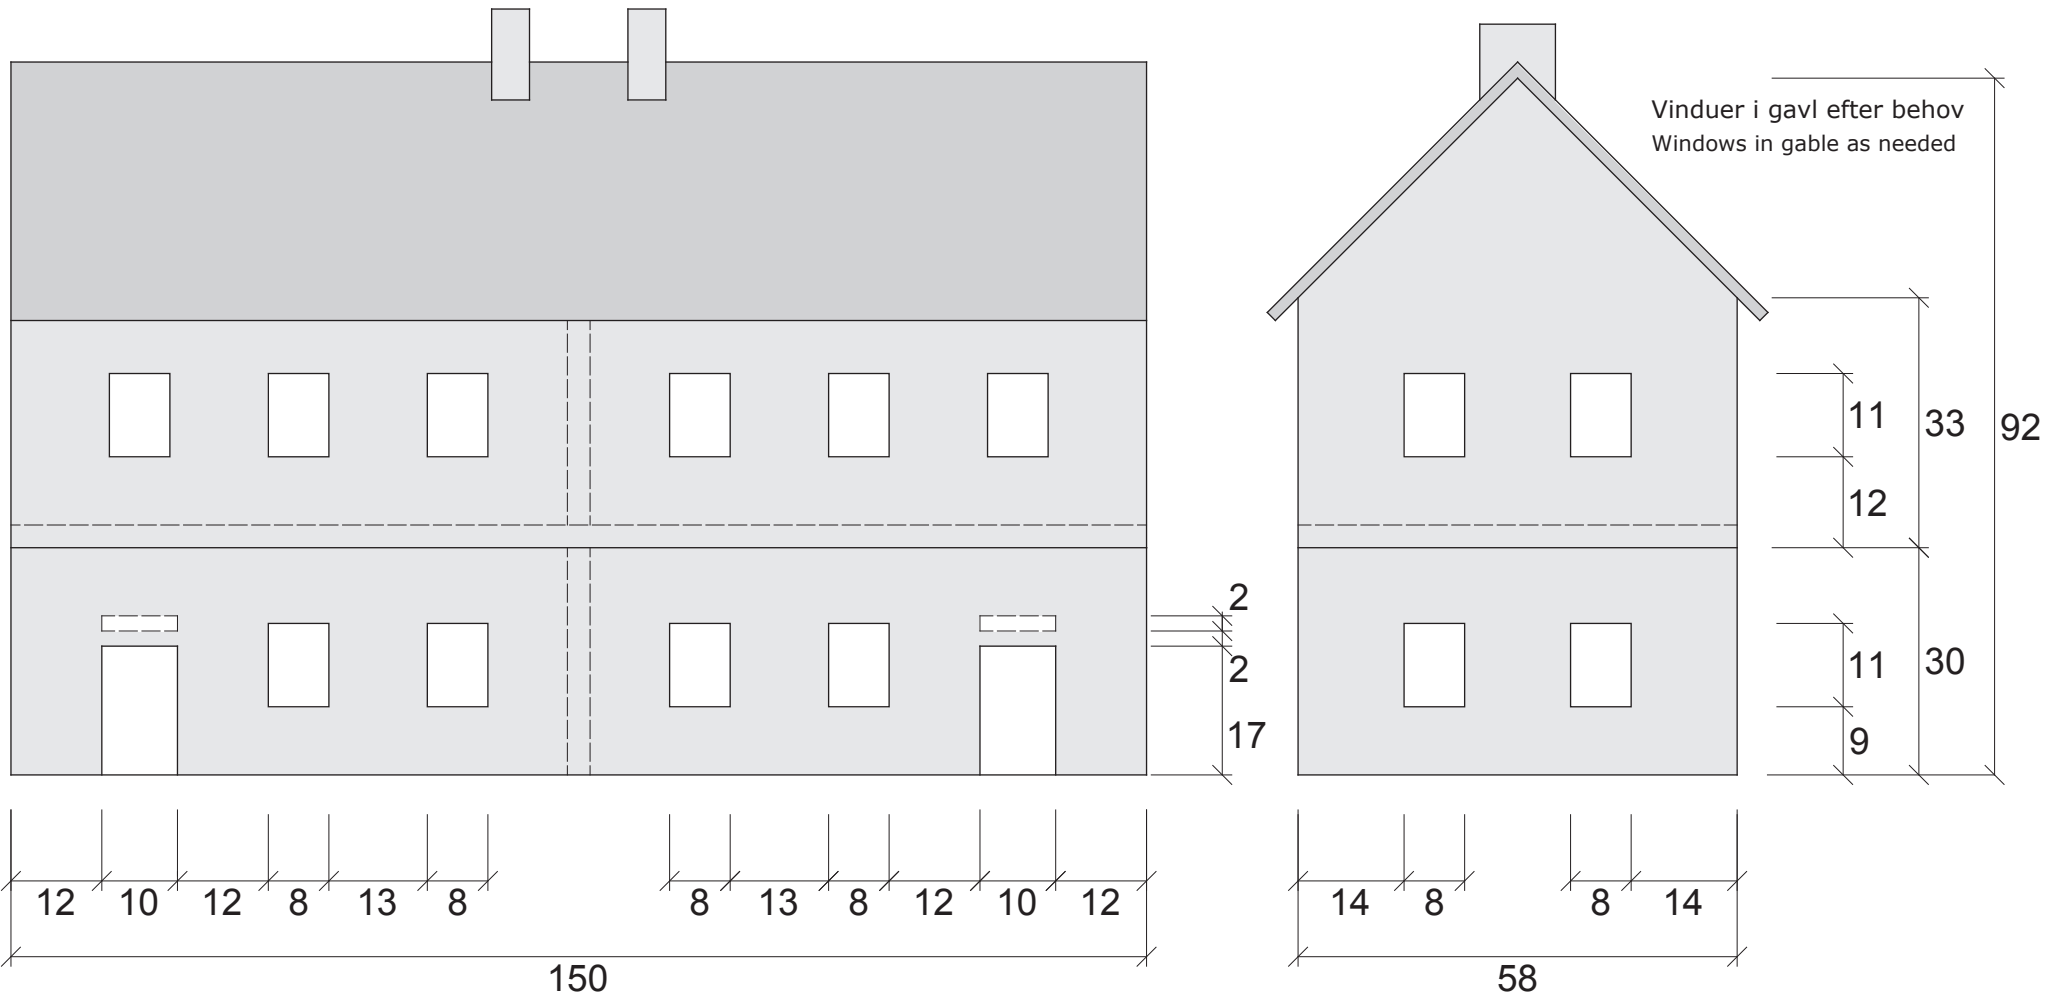

## 2. Verdenskrigs hus - lille bondehus

World War 2 house - small farm house

Scale 1:100 / 15 mm

All measures in mm

Skumpap hjørnesamling  
set oppefra

Foam board corner assam-  
bling seen from above

## 2. Verdenskrigs hus - klassisk type

### World War 2 house - classic type

Scale 1:100 / 15 mm  
 All measures in mm

This house can contain 8 FoW medium bases sideways

### World War 2 house - modern type

Scale 1:100 / 15 mm  
 All measures in mm

This house can contain 8 FoW medium bases sideways

150

Vinduer i gavl efter behov  
 Windows in gable as needed

58