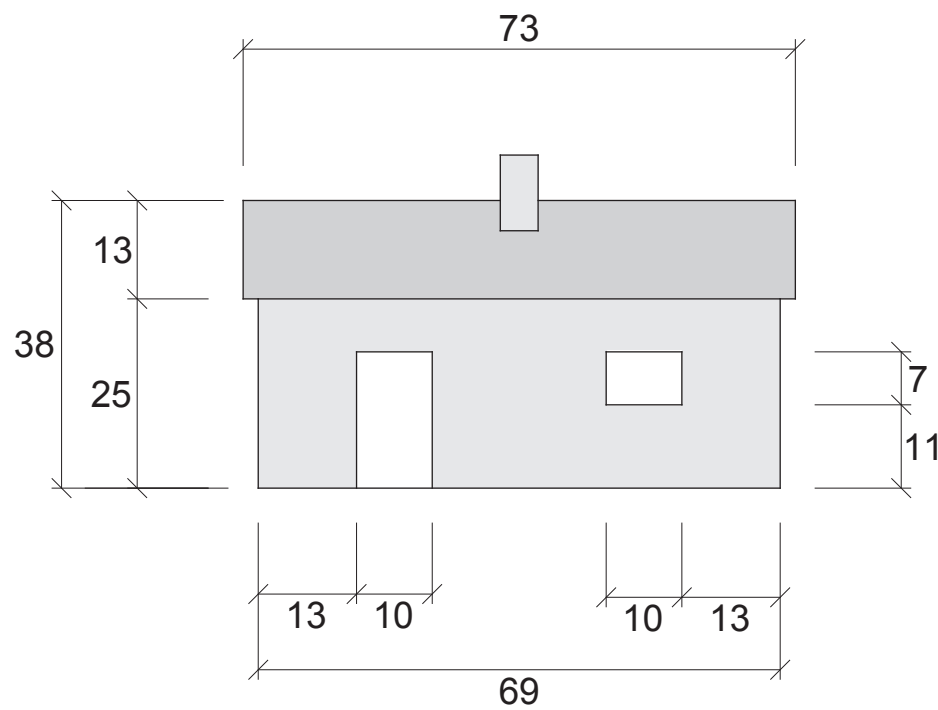

## 2. Verdenskrigs hus - lille bondehus

World War 2 house - small farm house

Scale 1:100 / 15 mm

All measures in mm

Skumpap hjørnesamling  
set oppefra

Foam board corner assam-  
bling seen from above

### World War 2 house - classic type

Scale 1:100 / 15 mm  
 All measures in mm

This house can contain 8 FoW medium bases sideways

### World War 2 house - modern type

Scale 1:100 / 15 mm  
 All measures in mm

This house can contain 8 FoW medium bases sideways

150

Vinduer i gavl efter behov  
 Windows in gable as needed

58

### World War 2 house - store

Scale 1:100 / 15 mm

All measures in mm

This house can contain 8 FoW medium bases sideways