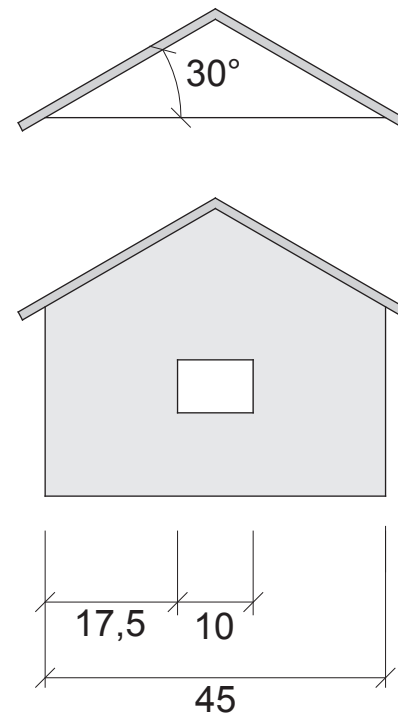

## 2. Verdenskrigs hus - lille bondehus

World War 2 house - small farm house

Scale 1:100 / 15 mm

All measures in mm

Skumpap hjørnesamling  
set oppefra

Foam board corner assam-  
bling seen from above

### World War 2 house - classic type

Scale 1:100 / 15 mm  
 All measures in mm

This house can contain 8 FoW medium bases sideways

### World War 2 house - modern type

Scale 1:100 / 15 mm  
 All measures in mm

This house can contain 8 FoW medium bases sideways

150

Vinduer i gavl efter behov  
 Windows in gable as needed

58

### World War 2 house - store

Scale 1:100 / 15 mm

All measures in mm

This house can contain 8 FoW medium bases sideways