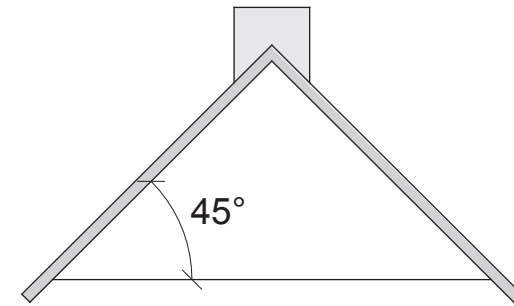

2. Verdenskrigs hus - forretning

World War 2 house - store

Scale 1:100 / 15 mm

All measures in mm

This house can contain 8 FoW medium bases sideways