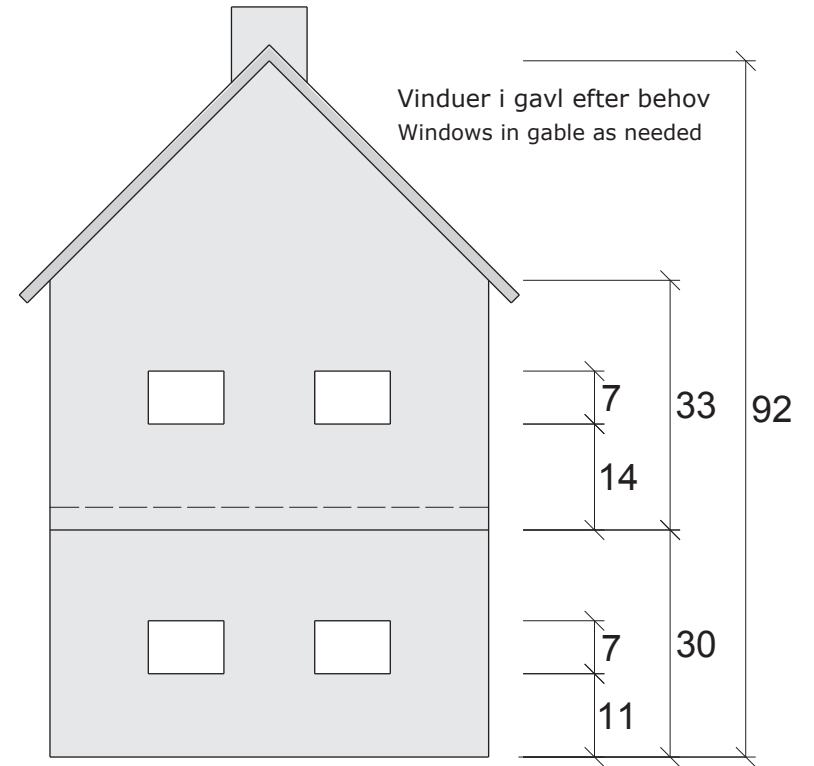

## 2. Verdenskrigs hus - moderne type

### World War 2 house - modern type

Scale 1:100 / 15 mm  
 All measures in mm

This house can contain 8 FoW medium bases sideways

150

Vinduer i gavl efter behov  
 Windows in gable as needed

58