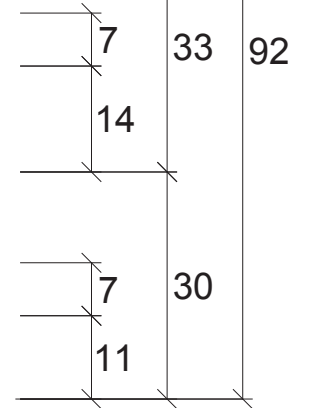

### World War 2 house - modern type

Scale 1:100 / 15 mm  
 All measures in mm

This house can contain 8 FoW medium bases sideways

150

Vinduer i gavl efter behov  
 Windows in gable as needed

58