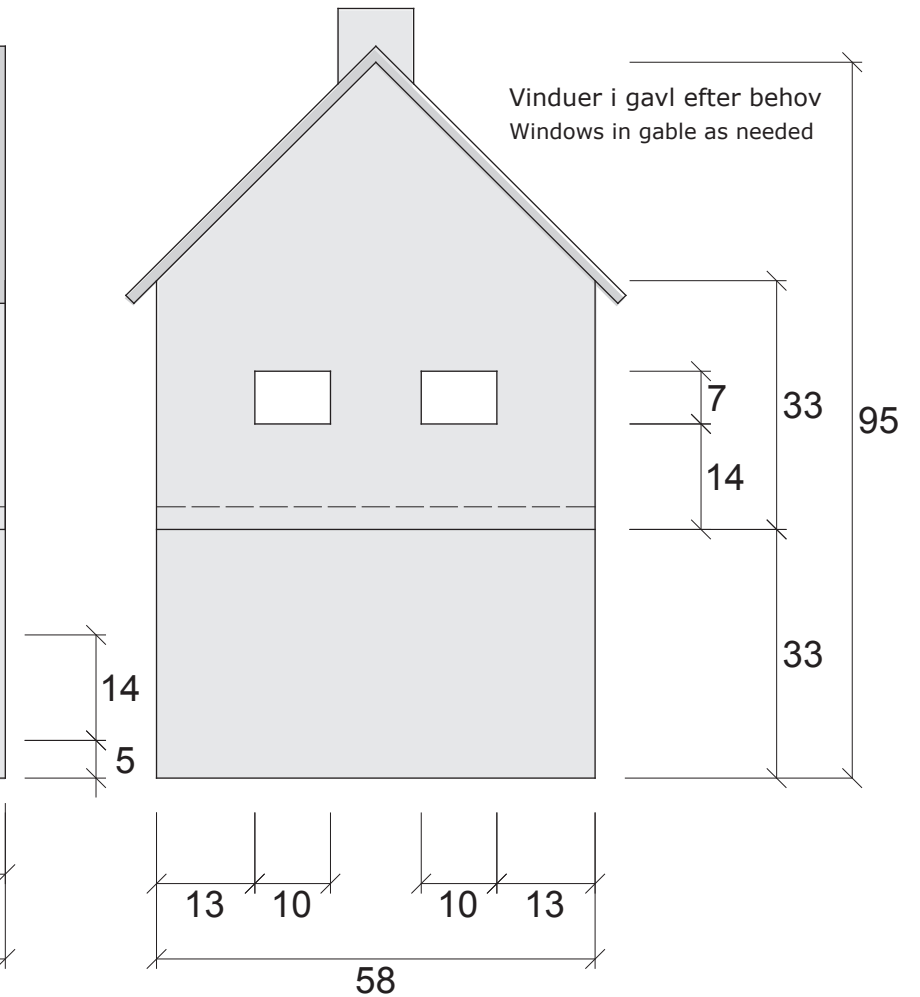

## 2. Verdenskrigs hus - moderne type

### World War 2 house - modern type

Scale 1:100 / 15 mm  
 All measures in mm

This house can contain 8 FoW medium bases sideways

150

Vinduer i gavl efter behov  
 Windows in gable as needed

58

### World War 2 house - store

Scale 1:100 / 15 mm

All measures in mm

This house can contain 8 FoW medium bases sideways

## 2. Verdenskrigs hus - stort provinshus

World War 2 house - big province house

Scale 1:100 / 15 mm  
All measures in mm

This house can contain 12 FoW medium bases