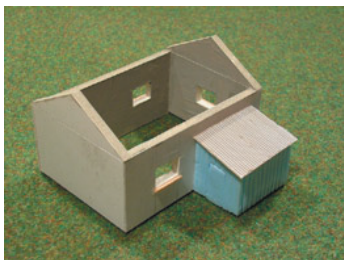

## 2. Verdenskrigs hus - lille bondehus

World War 2 house - small farm house

Scale 1:100 / 15 mm

All measures in mm

Skumpap hjørnesamling  
set oppefra

Foam board corner assam-  
bling seen from above

### World War 2 house - classic type

Scale 1:100 / 15 mm  
 All measures in mm

This house can contain 8 FoW medium bases sideways