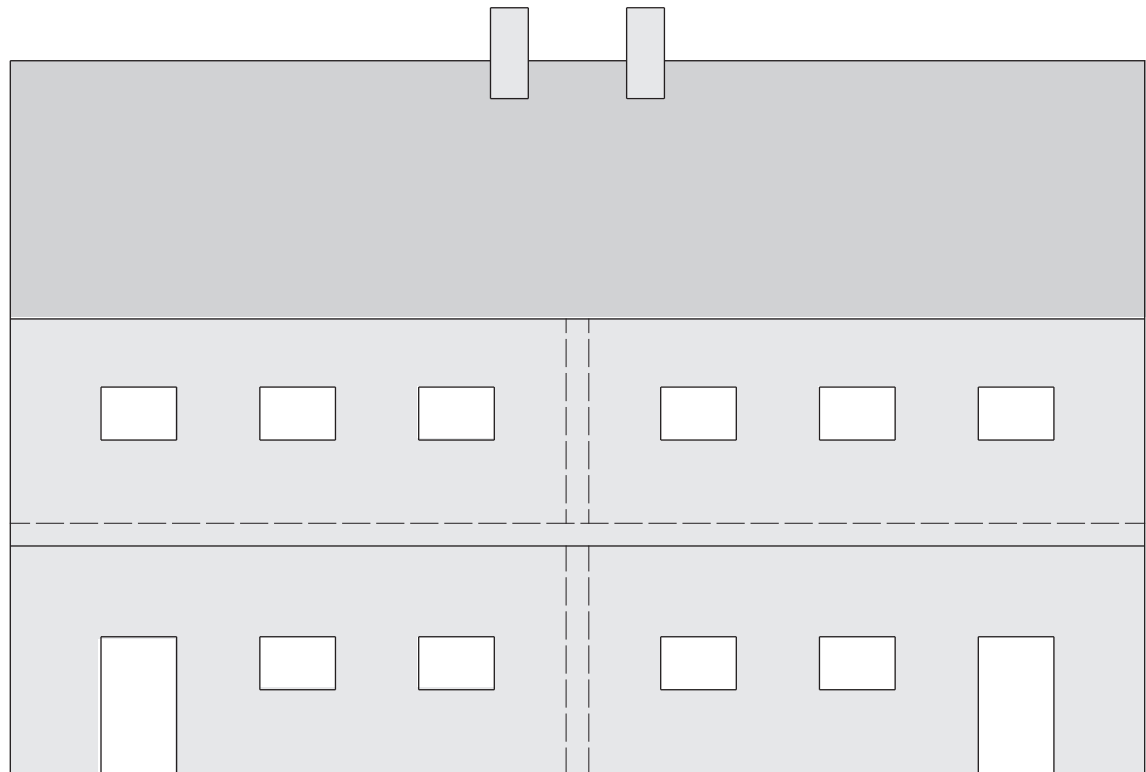

2. Verdenskrigs hus - moderne type

World War 2 house - modern type

Scale 1:100 / 15 mm
All measures in mm

This house can contain 8 FoW medium bases sideways

150